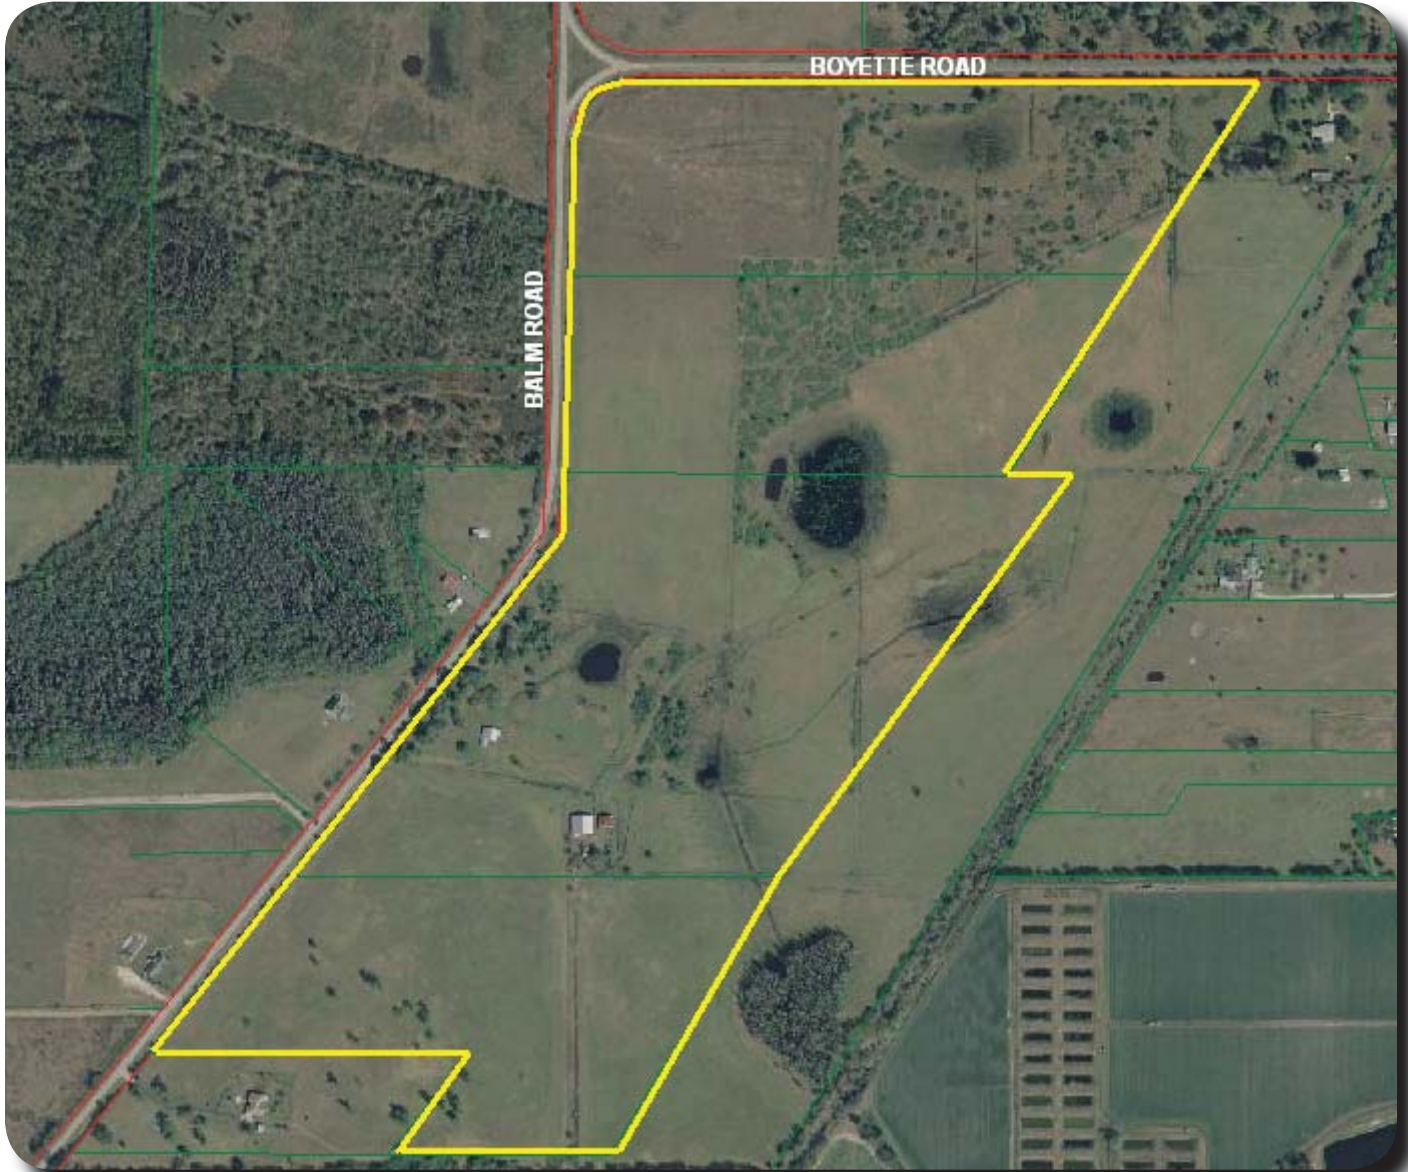

# LAND FOR SALE

12730 BALM BOYETTE ROAD  
RIVERVIEW, FL

- In The Vicinity of Triple Creek
- Frontage on Both Balm and Balm Boyette Roads

Contact Listing Agent:

**Evelyne Andretta**  
(813) 885-5656

**NOTICE TO BROKERS AND PROSPECTIVE PURCHASERS/TENANTS:**